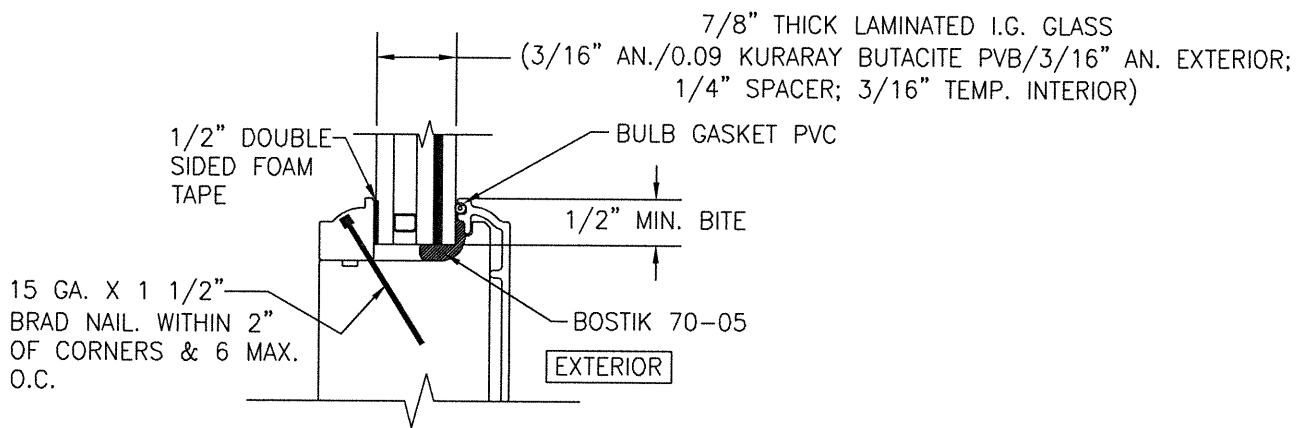

PELLA CORPORATION

102 MAIN STREET  
PELLA, IA 50219  
641-621-1000

PELLA ARCHITECT IMPACT ALUMINUM CLAD IN-SWING DOOR

GLAZING DETAIL  
(OPTION "C")